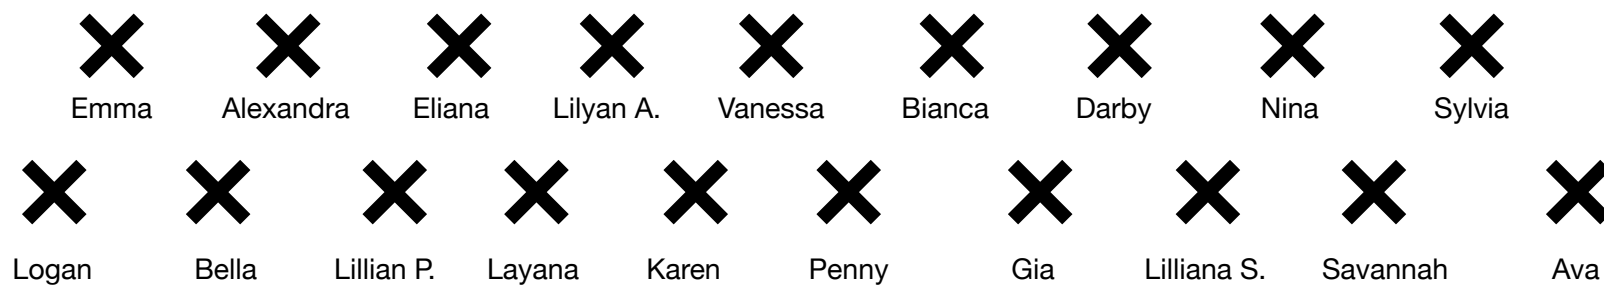

Alice

Savannah

Emory

Thalia

Jordan

Bianca

Natalie

Alexandra

Zoey

Emma

Bella

Ella

Sarah

Aria

Joy

Fiorella

AUDIENCE LEFT

AUDIENCE CENTER

AUDIENCE RIGHT

YDP Hip Hop/Jazz Funk Tuesday & Saturday
"Outta the Park"

Gala B: Saturday, June 1st at 5:30pm

AUDIENCE LEFT

AUDIENCE CENTER

AUDIENCE RIGHT